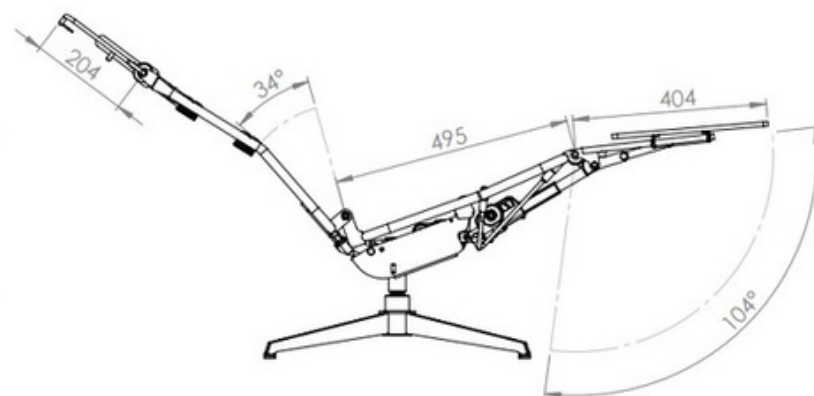

Sykkylven

The Norwegian Furniture Cluster

Sykkylven is famous for its long and influential part in the furniture industry. Design, product development and furniture production has been a central part in shaping this areas culture.

We can help you simplify your supply chain with our access to local, world leading competence within:

Design

Prototyping and confectioning

Molding and foaming

Woodwork

Get in touch

Ida Nelvik
Export Manager

ida@sykkylvenstal.no
+47 416 51 980

Sykkylven Stål AS
Vikøyra Industriområde 6
NO-6230 Sykkylven