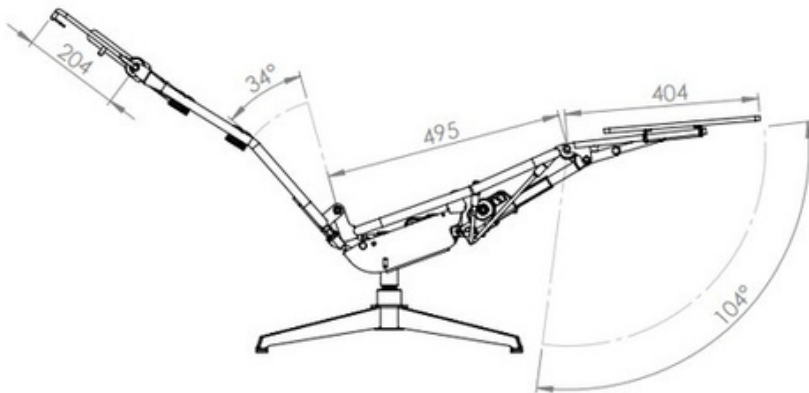

Information

- Tested and approved according to NS-EN 16139:2013 European.
- Standard. Batteries have integrated fire-extinguishers. Built in sensors that continuously monitor battery temperature, will stop charging if it shows signs of overheating.
- Wireless remote control to recline back and elevate footrest.
- Motors can be controlled via IOS/Android app on smartphone.
- Sensory controlled movements in actuator, no mechanical switches.
- Great design freedom - few suspension points.
- The system is light weight.
- back- and seat frame tailored to design.
- Armrests are optional, can be mounted in back or seat frame.
- Comparable with different headrest solutions.
- Swivel base is available in three different heights.
- Suitable for molded foam.
- Steel frames and molds for foaming is created digitally.