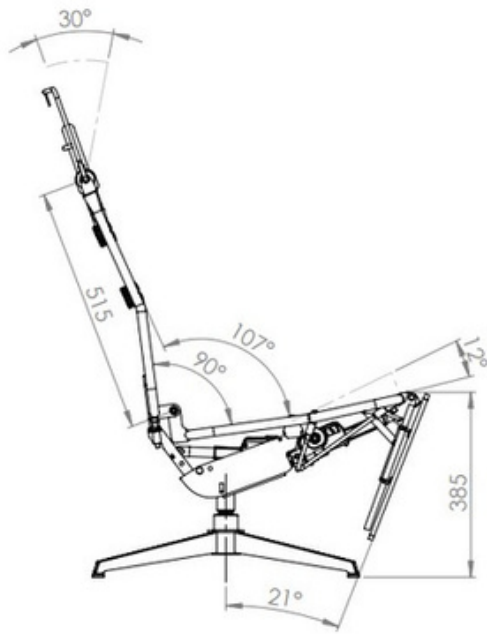

NEW!

Get in touch

Ida Nelvik
Export Manager

ida@sykkylvenstal.no
+47 416 51 980

Sykkylven Stål AS
Vikøyra Industriområde 6
NO-6230 Sykkylven

Dyfosit[®]
Reflects your movements

Comfort

- Smooth motorized reclining movement.
- Two-step movement – the seat changes angle when the back is reclined, providing incomparable comfort!
- Ergonomic and comfortable seating - decreased pressure on lower back and tailbone, naturally balancing your body.
- Clothing will be kept in place, shirt does not crawl up your back when reclining the chair.
- Does not get the feeling of slipping "out" of the chair after being seated a while.